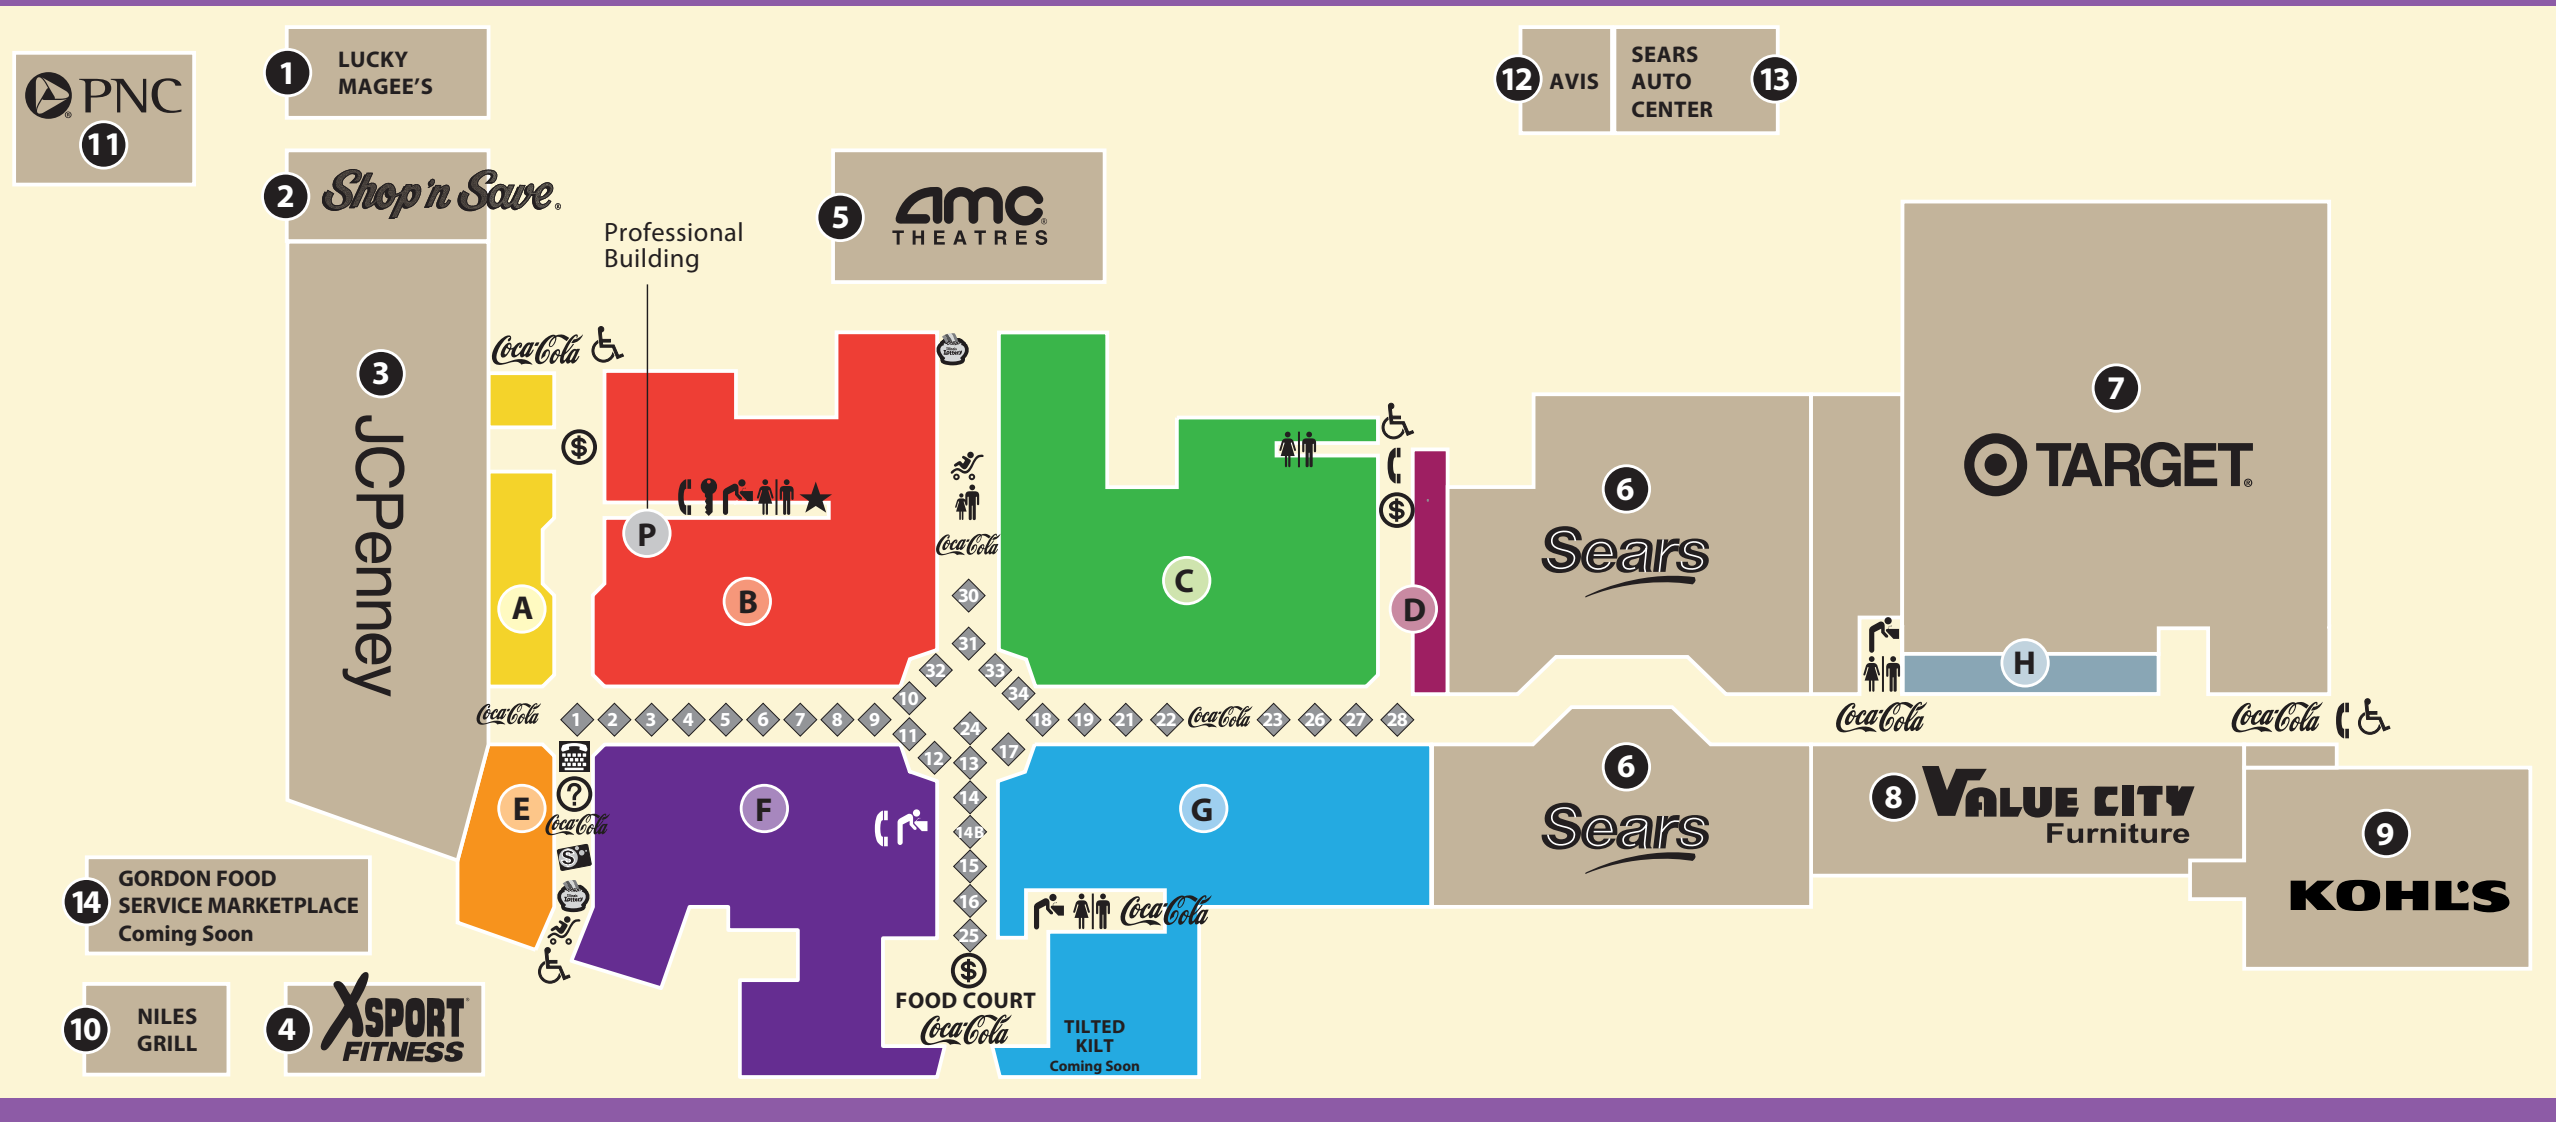

Kiddie Rides

Our kiddie ride area in the JCPenney wing offers a delightful diversion for your little ones. Coin-operated amusement rides cost 75 cents to a dollar each.

Mill Park Play Area

Located near AMC Showplace 12, Golf Mill Shopping Center's Indoor Adventure Area is for kids 42" and under. Admittance is free. Children must remove their shoes before entering and be supervised by an adult.

Mall Loyalty Program

Join Golf Mill Shopping Center's Treasure Chest Club and receive VIP treatment. As a preferred shopper, you'll receive a monthly e-mail with special offers, coupons, advance sale information and event invitations. Sign up today at www.golfmill.com.

LEGEND

- ◆ Kiosks
- Ⓜ Customer Service
- Ⓢ ATM
- ☎ Telephone
- ★ Security
- ♿ Mill Park Play Area
- 🛒 Stroller Rentals
- 🎰 Lottery
- 👛 Gift Cards
- 🚻 Family Restrooms
- 📞 TDD
- 🔑 Lockers
- 💧 Water Fountains
- ♿ Handicapped Accessible
- 🥤 Coca-Cola Vending

CHILDREN'S APPAREL & SHOES

G	THE CHILDREN'S PLACE	297-9250
B	POLLA SALES	714-3504
C	THE WAVE	296-4225

SHOES

G	5-7-9	824-6923
F	ANG SHOES	635-6985
F	DEB SHOP	375-0863
C	THE FINISH LINE	296-3365
C	GOLF MILL SHOE REPAIR	299-2444
C	LEATHER PLUS	803-4454
G	NOKO	824-3121
C	PAYLESS SHOESOURCE	296-2246
C	THE FINISH LINE	296-3365